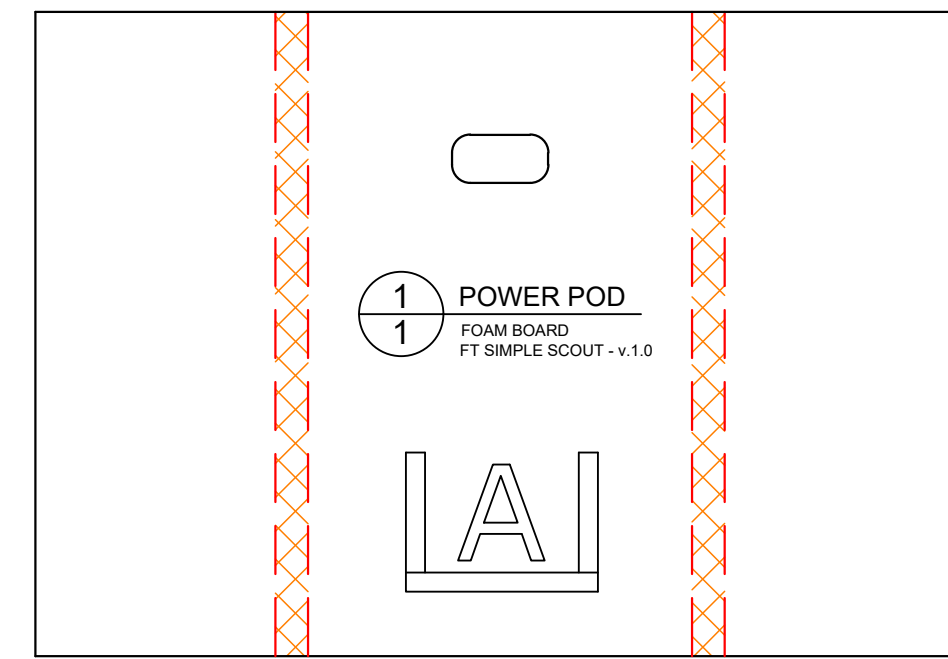

www.flitetest.com

FT Simple Scout

Designed By: Josh Bixler
 Drawing By: Dan Sponholz
 Version: 1.0
 Date: 2017.10.27

SPECIFICATIONS

DESCRIPTION		IMPERIAL	METRIC
LENGTH		29.00 in	736.6 mm
CENTER OF GRAVITY	CG	2.44 in	62.0 mm
WING SPAN		37.50 in	952.5 mm
WING AREA		323.85 in ²	20.9 dm ²
DRY WEIGHT		15.00 oz	425.2 g
ALL UP WEIGHT	AUW	18.90 oz	535.8 g
WING LOADING	WL	8.4 oz/ft ²	25.6 g/dm ²
WING CUBIC LOADING	WCL	5.6	

CAVITY

REMOVE PAPER

REFERENCE/
OPTIONAL

SYMBOLS

CENTER OF GRAVITY (CG)

FT Simple Scout

Designed By: Josh Bixler
Drawing By: Dan Sponholz
Version: 1.0
Date: 2017.10.27

FT Simple Scout