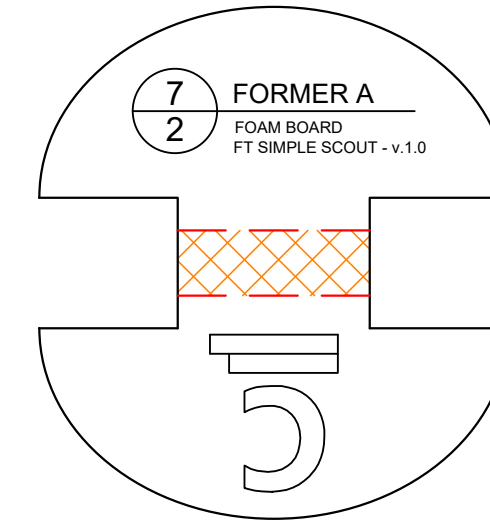

www.flitetest.com

FT Simple Scout

Designed By: Josh Bixler
 Drawing By: Dan Sponholz
 Version: 1.0
 Date: 2017.10.27

SPECIFICATIONS

DESCRIPTION		IMPERIAL	METRIC
LENGTH		29.00 in	736.6 mm
CENTER OF GRAVITY	CG	2.44 in	62.0 mm
WING SPAN		37.50 in	952.5 mm
WING AREA		323.85 in ²	20.9 dm ²
DRY WEIGHT		15.00 oz	425.2 g
ALL UP WEIGHT	AUW	18.90 oz	535.8 g
WING LOADING	WL	8.4 oz/ft ²	25.6 g/dm ²
WING CUBIC LOADING	WCL	5.6	

C - FOLD (COVER)

LINE TYPE/COLOR

CUT

50% SCORE

CREASE

45° DOUBLE BEVEL

45° SINGLE BEVEL

EDGE BEVEL

CAVITY

REMOVE PAPER

REFERENCE/
OPTIONAL

SYMBOLS

CENTER OF GRAVITY (CG)

FT Simple Scout

Designed By: Josh Bixler
Drawing By: Dan Sponholz
Version: 1.0
Date: 2017.10.27

FT Simple Scout

Designed By: Josh Bixler
Drawing By: Dan Sponholz
Version: 1.0
Date: 2017.10.27

www.flitetest.com

FT Simple Scout

Designed By: Josh Bixler
 Drawing By: Dan Sponholz
 Version: 1.0
 Date: 2017.10.27