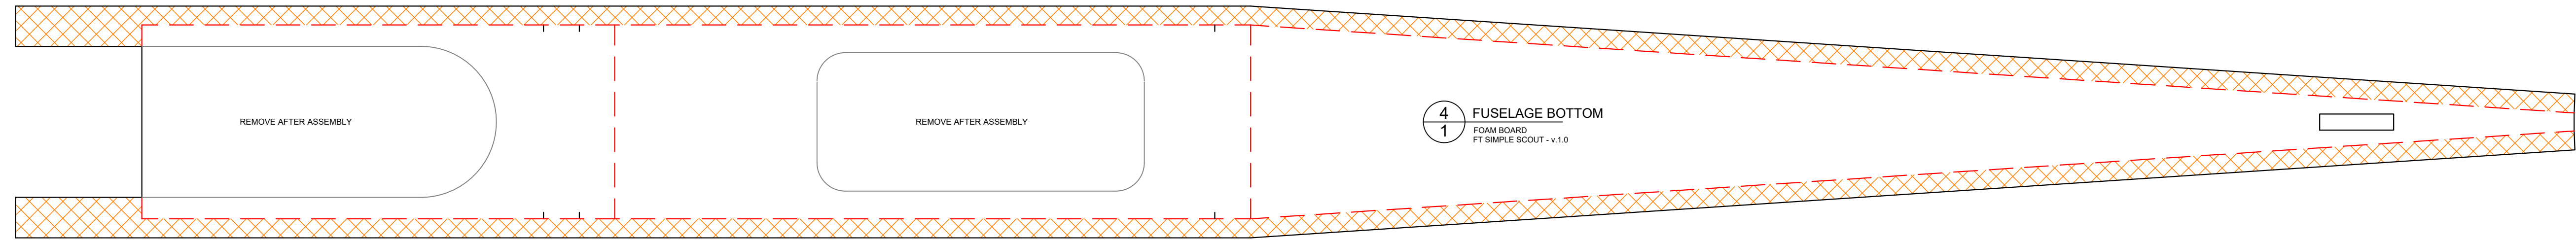

FT Simple Scout

Designed By: Josh Bixler
Drawing By: Dan Sponholz
Version: 1.0
Date: 2017.10.27

www.flitetest.com