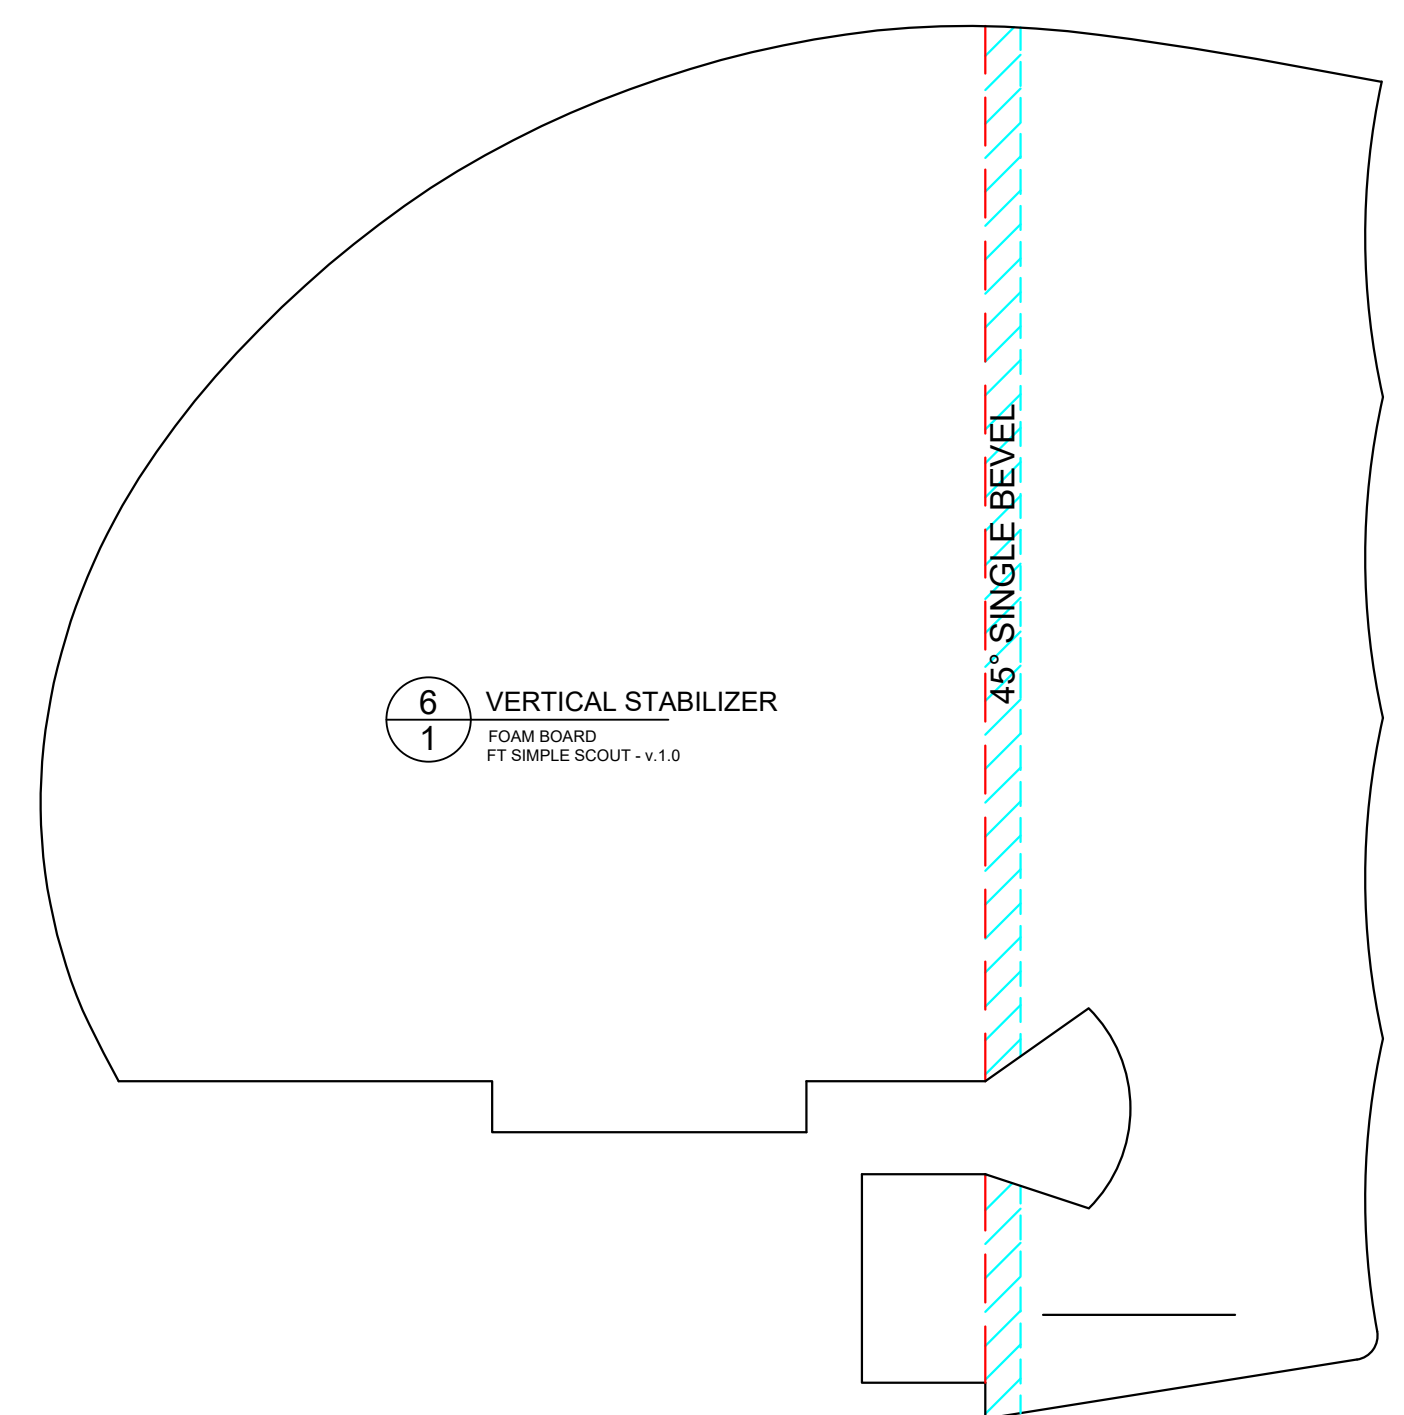

FT Simple Scout

Designed By: Josh Bixler
Drawing By: Dan Sponholz
Version: 1.0
Date: 2017.10.27

www.flitetest.com