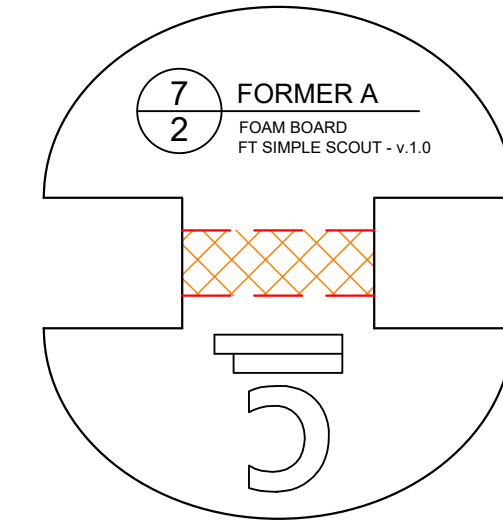

www.flitetest.com

FT Simple Scout

Designed By: Josh Bixler
 Drawing By: Dan Sponholz
 Version: 1.0
 Date: 2017.10.27

SPECIFICATIONS

DESCRIPTION		IMPERIAL	METRIC
LENGTH		29.00 in	736.6 mm
CENTER OF GRAVITY	CG	2.44 in	62.0 mm
WING SPAN		37.50 in	952.5 mm
WING AREA		323.85 in ²	20.9 dm ²
DRY WEIGHT		15.00 oz	425.2 g
ALL UP WEIGHT	AUW	18.90 oz	535.8 g
WING LOADING	WL	8.4 oz/ft ²	25.6 g/dm ²
WING CUBIC LOADING	WCL	5.6	

C - FOLD (COVER)

LINE TYPE/COLOR

CUT

50% SCORE

CREASE

45° DOUBLE BEVEL

45° SINGLE BEVEL

EDGE BEVEL

CAVITY

REMOVE PAPER

REFERENCE/
OPTIONAL

SYMBOLS

CENTER OF GRAVITY (CG)

FT Simple Scout

Designed By: Josh Bixler
Drawing By: Dan Sponholz
Version: 1.0
Date: 2017.10.27

FT Simple Scout

Designed By: Josh Bixler
Drawing By: Dan Sponholz
Version: 1.0
Date: 2017.10.27

www.flitetest.com

FT Simple Scout

Designed By: Josh Bixler
 Drawing By: Dan Sponholz
 Version: 1.0
 Date: 2017.10.27