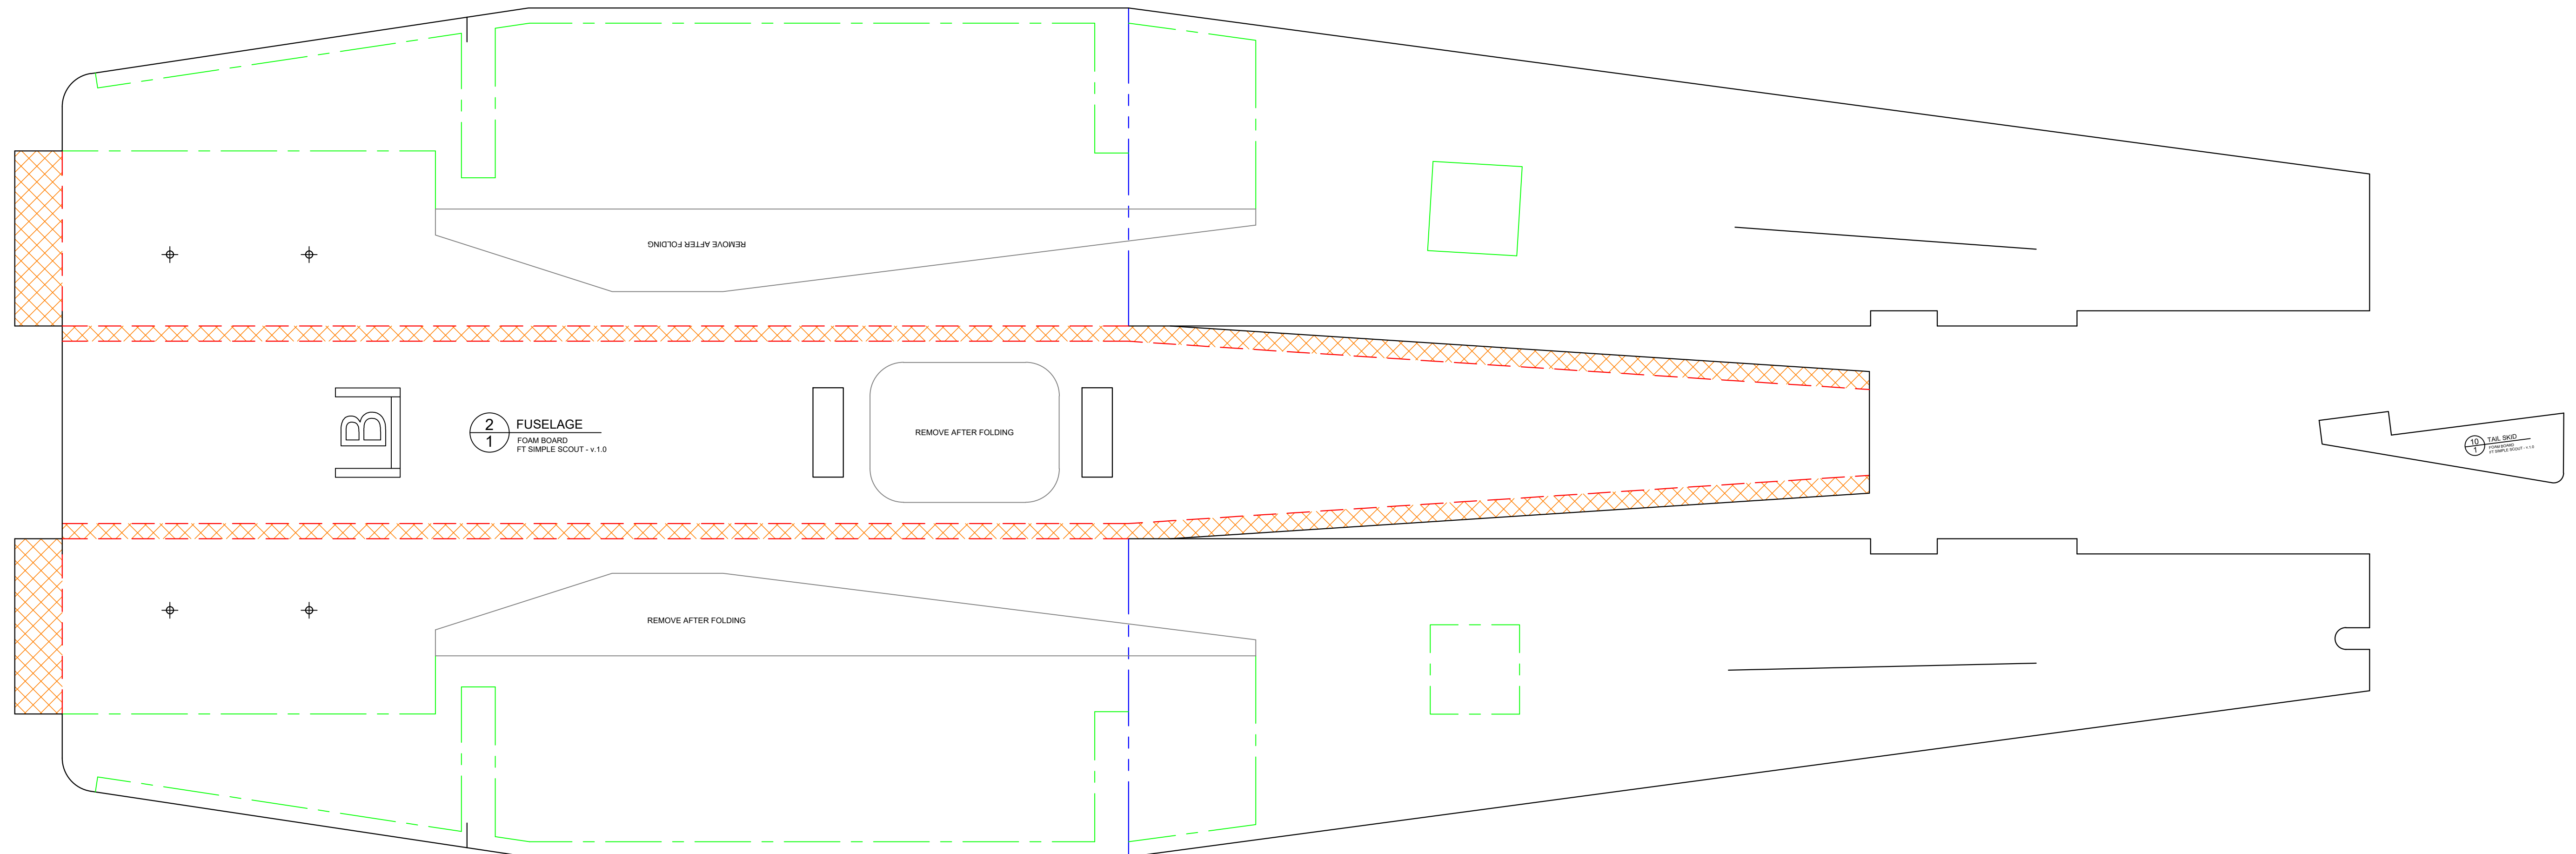

www.flitetest.com

FT Simple Scout

Designed By: Josh Bixler
 Drawing By: Dan Sponholz
 Version: 1.0
 Date: 2017.10.27

SPECIFICATIONS

DESCRIPTION		IMPERIAL	METRIC
LENGTH		29.00 in	736.6 mm
CENTER OF GRAVITY	CG	2.44 in	62.0 mm
WING SPAN		37.50 in	952.5 mm
WING AREA		323.85 in ²	20.9 dm ²
DRY WEIGHT		15.00 oz	425.2 g
ALL UP WEIGHT	AUW	18.90 oz	535.8 g
WING LOADING	WL	8.4 oz/ft ²	25.6 g/dm ²
WING CUBIC LOADING	WCL	5.6	

C - FOLD (COVER)

LINE TYPE/COLOR

CUT

50% SCORE

CREASE

45° DOUBLE BEVEL

45° SINGLE BEVEL

EDGE BEVEL

CAVITY

REMOVE PAPER

REFERENCE/
OPTIONAL

SYMBOLS

CENTER OF GRAVITY (CG)

FT Simple Scout

Designed By: Josh Bixler
Drawing By: Dan Sponholz
Version: 1.0
Date: 2017.10.27

FT Simple Scout

Designed By: Josh Bixler
Drawing By: Dan Sponholz
Version: 1.0
Date: 2017.10.27

www.flitetest.com

FT Simple Scout

Designed By: Josh Bixler
 Drawing By: Dan Sponholz
 Version: 1.0
 Date: 2017.10.27