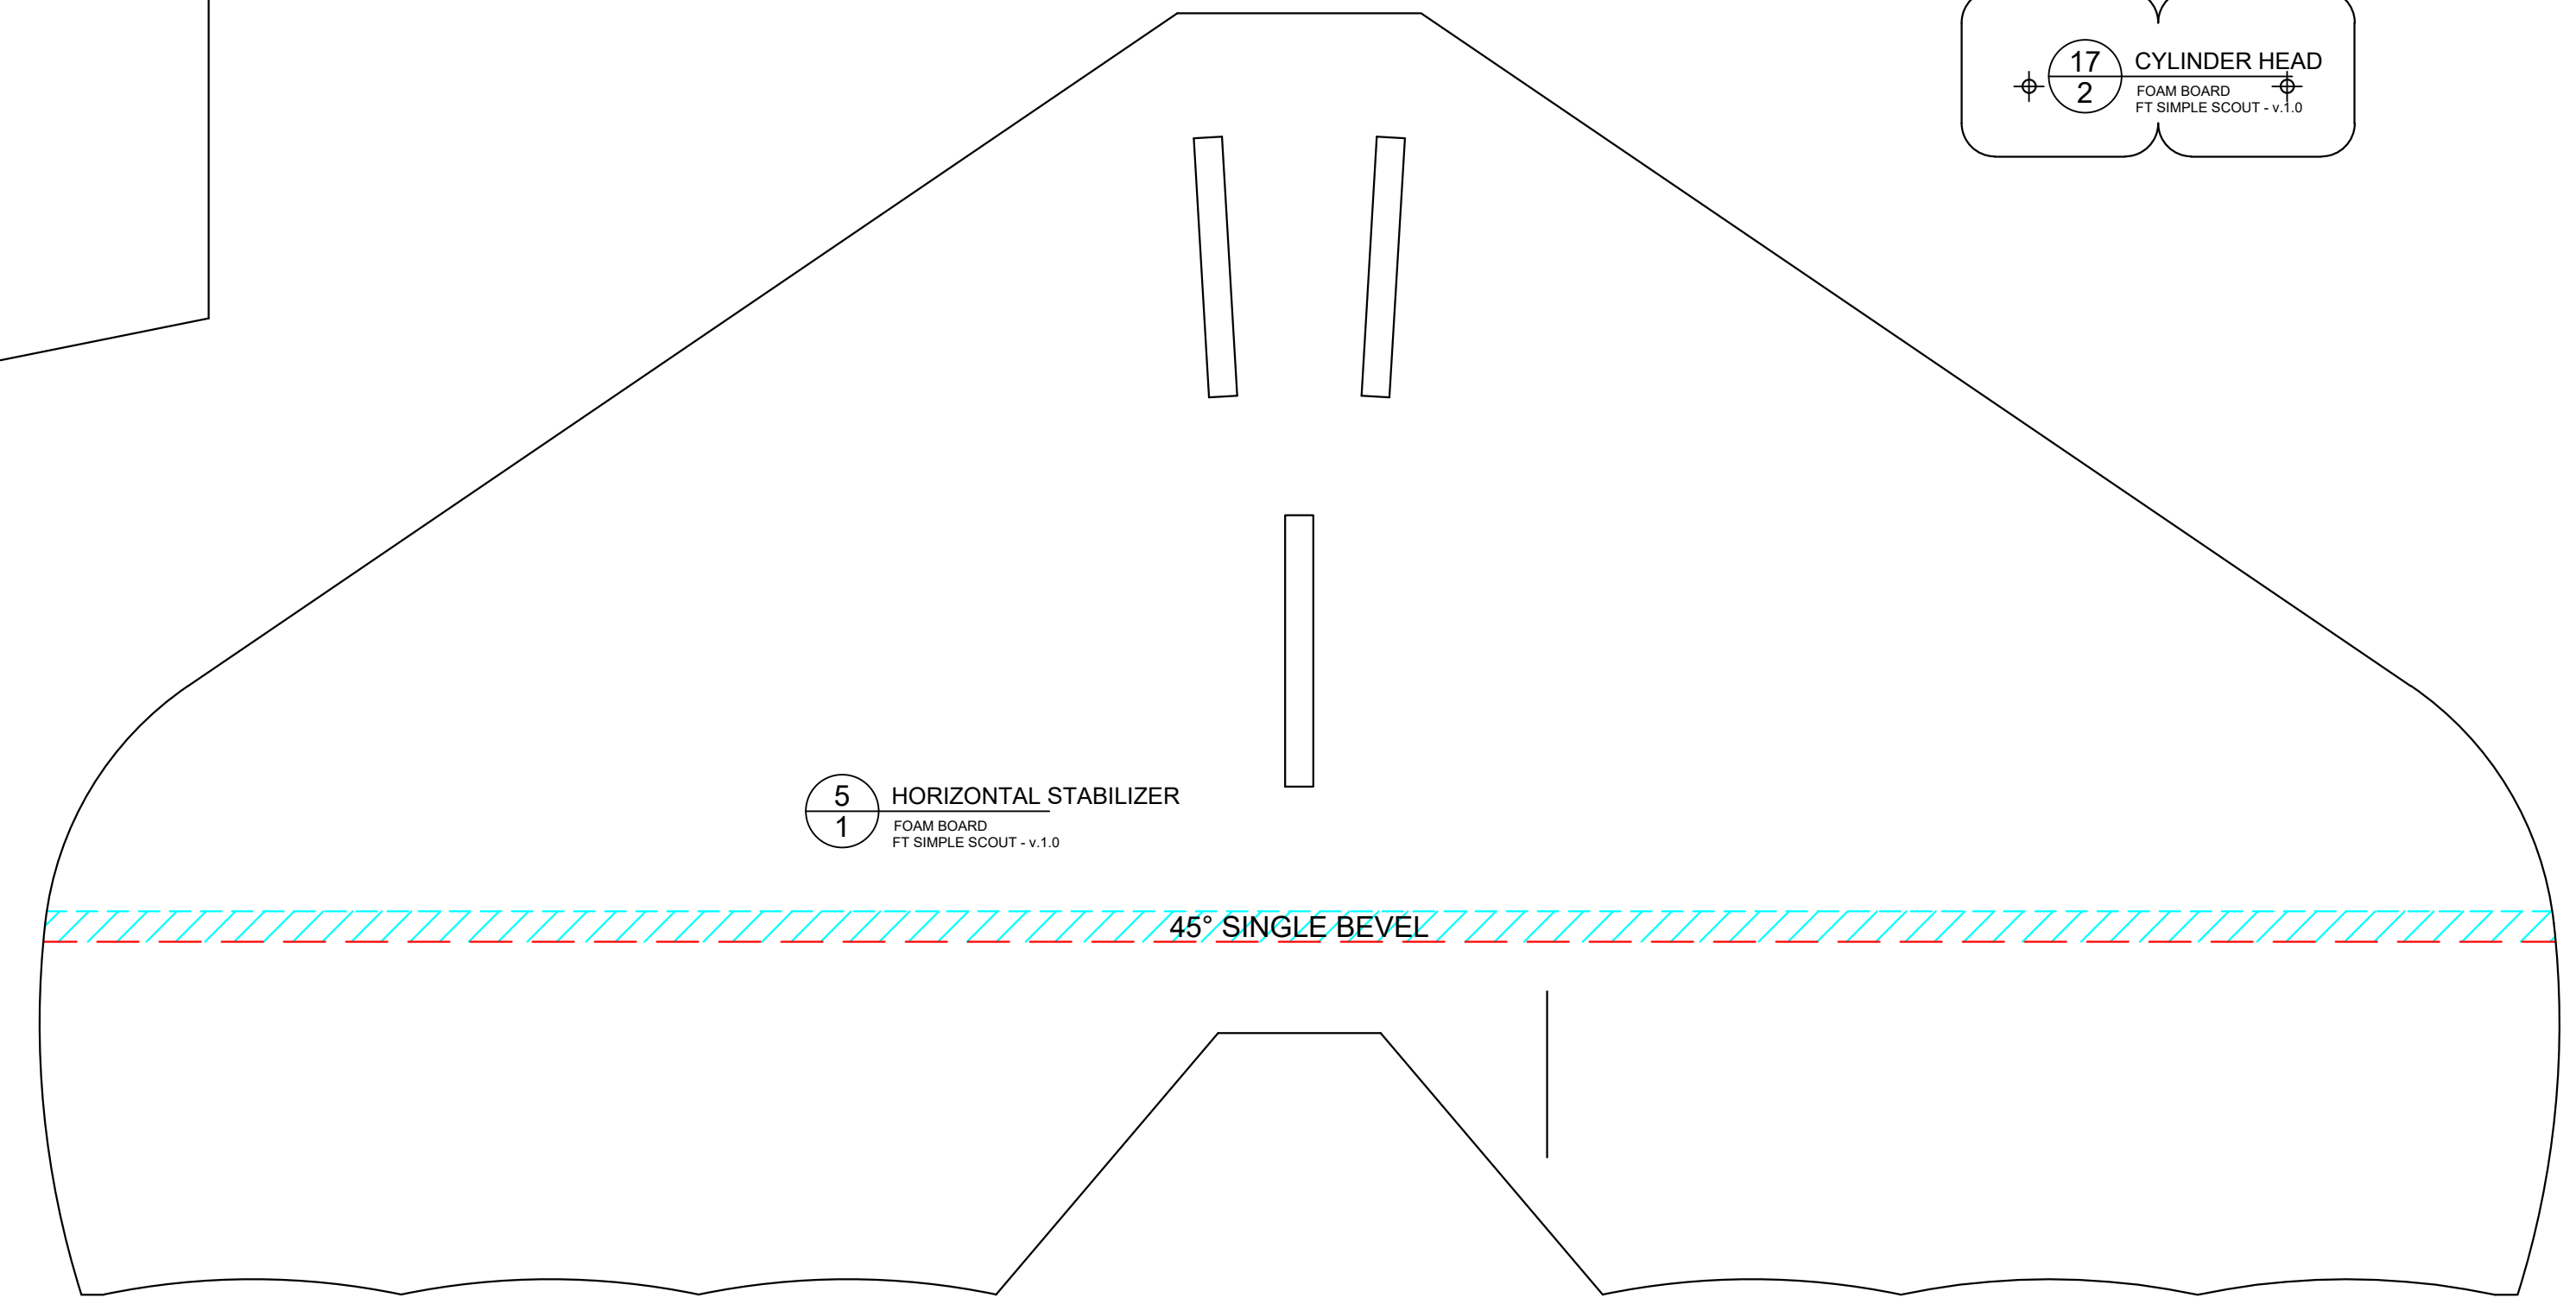

www.flitetest.com

FT Simple Scout

Designed By: Josh Bixler
 Drawing By: Dan Sponholz
 Version: 1.0
 Date: 2017.10.27

SPECIFICATIONS

DESCRIPTION		IMPERIAL	METRIC
LENGTH		29.00 in	736.6 mm
CENTER OF GRAVITY	CG	2.44 in	62.0 mm
WING SPAN		37.50 in	952.5 mm
WING AREA		323.85 in ²	20.9 dm ²
DRY WEIGHT		15.00 oz	425.2 g
ALL UP WEIGHT	AUW	18.90 oz	535.8 g
WING LOADING	WL	8.4 oz/ft ²	25.6 g/dm ²
WING CUBIC LOADING	WCL	5.6	

C - FOLD (COVER)

LINE TYPE/COLOR

CUT

50% SCORE

CREASE

45° DOUBLE BEVEL

45° SINGLE BEVEL

EDGE BEVEL

CAVITY

REMOVE PAPER

REFERENCE/
OPTIONAL

SYMBOLS

CENTER OF GRAVITY (CG)

FT Simple Scout

Designed By: Josh Bixler
Drawing By: Dan Sponholz
Version: 1.0
Date: 2017.10.27

FT Simple Scout