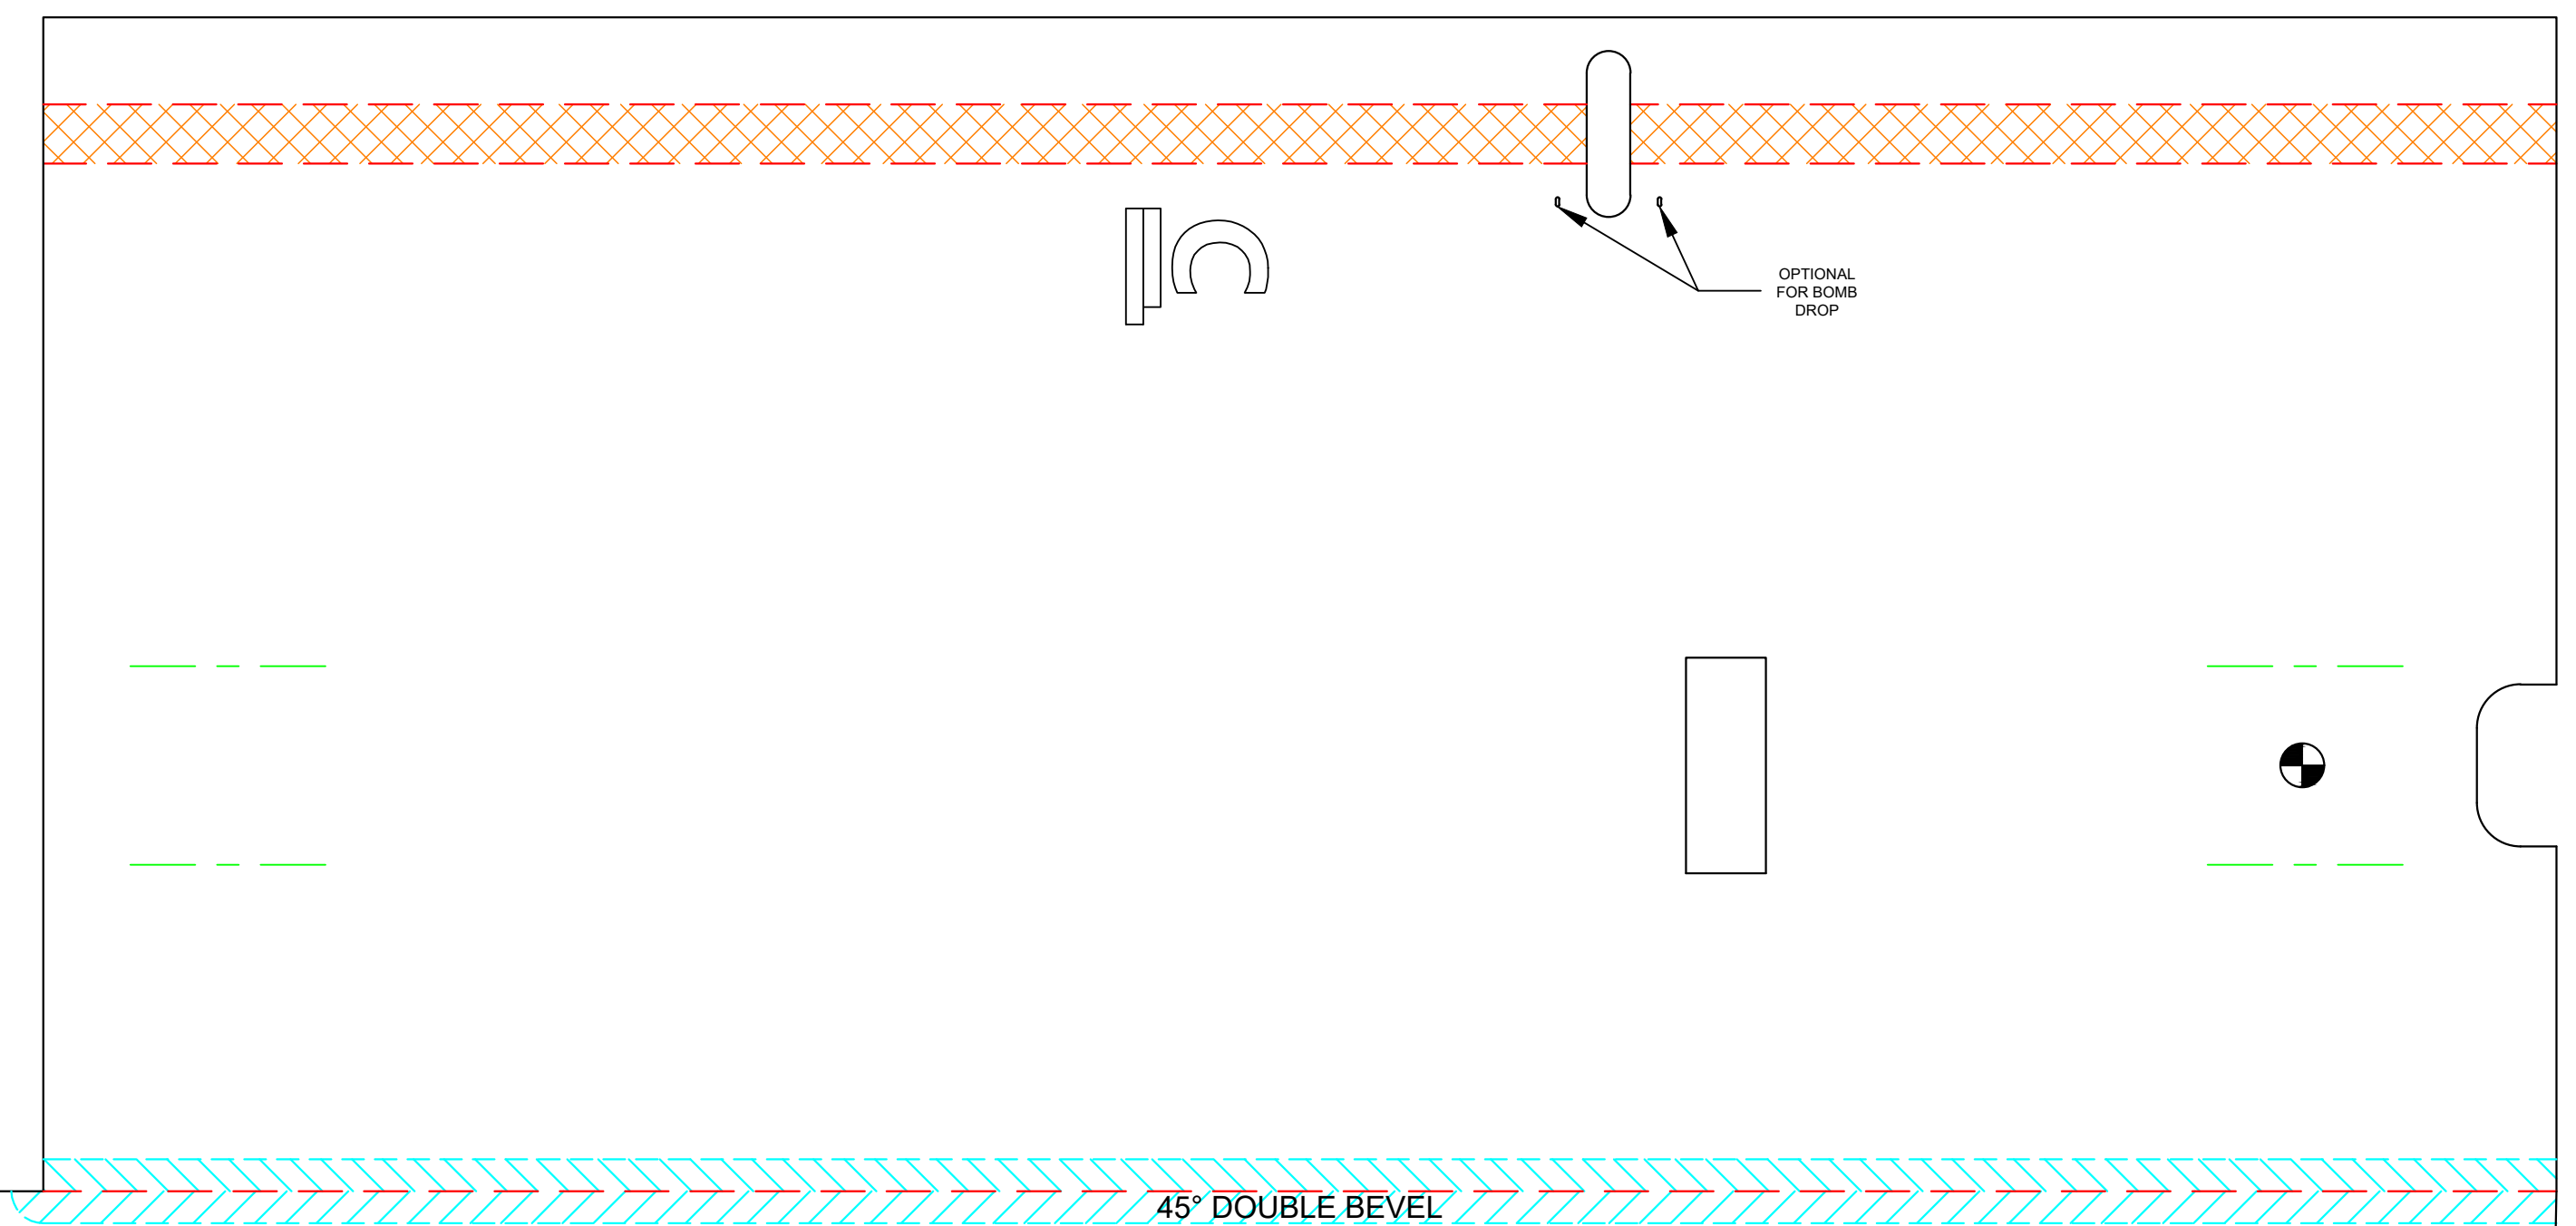

www.flitetest.com

FT Simple Scout

Designed By: Josh Bixler
 Drawing By: Dan Sponholz
 Version: 1.0
 Date: 2017.10.27

SPECIFICATIONS

DESCRIPTION		IMPERIAL	METRIC
LENGTH		29.00 in	736.6 mm
CENTER OF GRAVITY	CG	2.44 in	62.0 mm
WING SPAN		37.50 in	952.5 mm
WING AREA		323.85 in ²	20.9 dm ²
DRY WEIGHT		15.00 oz	425.2 g
ALL UP WEIGHT	AUW	18.90 oz	535.8 g
WING LOADING	WL	8.4 oz/ft ²	25.6 g/dm ²
WING CUBIC LOADING	WCL	5.6	

C - FOLD (COVER)

LINE TYPE/COLOR

CUT

50% SCORE

CREASE

45° DOUBLE BEVEL

45° SINGLE BEVEL

EDGE BEVEL

CAVITY

REMOVE PAPER

REFERENCE/
OPTIONAL

SYMBOLS

CENTER OF GRAVITY (CG)

FT Simple Scout

Designed By: Josh Bixler
Drawing By: Dan Sponholz
Version: 1.0
Date: 2017.10.27

FT Simple Scout

Designed By: Josh Bixler
Drawing By: Dan Sponholz
Version: 1.0
Date: 2017.10.27

www.flitetest.com

FT Simple Scout

Designed By: Josh Bixler
 Drawing By: Dan Sponholz
 Version: 1.0
 Date: 2017.10.27