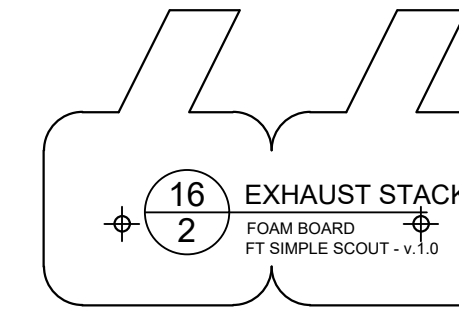

CAVITY

REMOVE PAPER

REFERENCE/
OPTIONAL

SYMBOLS

CENTER OF GRAVITY (CG)

FT Simple Scout

Designed By: Josh Bixler
Drawing By: Dan Sponholz
Version: 1.0
Date: 2017.10.27

FT Simple Scout