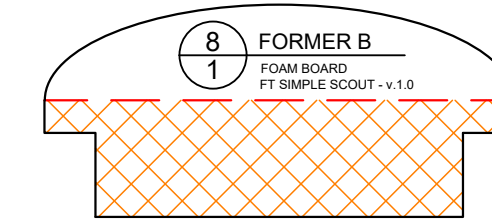

www.flitetest.com

FT Simple Scout

Designed By: Josh Bixler
 Drawing By: Dan Sponholz
 Version: 1.0
 Date: 2017.10.27

SPECIFICATIONS

DESCRIPTION		IMPERIAL	METRIC
LENGTH		29.00 in	736.6 mm
CENTER OF GRAVITY	CG	2.44 in	62.0 mm
WING SPAN		37.50 in	952.5 mm
WING AREA		323.85 in ²	20.9 dm ²
DRY WEIGHT		15.00 oz	425.2 g
ALL UP WEIGHT	AUW	18.90 oz	535.8 g
WING LOADING	WL	8.4 oz/ft ²	25.6 g/dm ²
WING CUBIC LOADING	WCL	5.6	

C - FOLD (COVER)

LINE TYPE/COLOR

CUT

50% SCORE

CREASE

45° DOUBLE BEVEL

45° SINGLE BEVEL

EDGE BEVEL

CAVITY

REMOVE PAPER

REFERENCE/
OPTIONAL

SYMBOLS

CENTER OF GRAVITY (CG)

FT Simple Scout

Designed By: Josh Bixler
Drawing By: Dan Sponholz
Version: 1.0
Date: 2017.10.27

FT Simple Scout