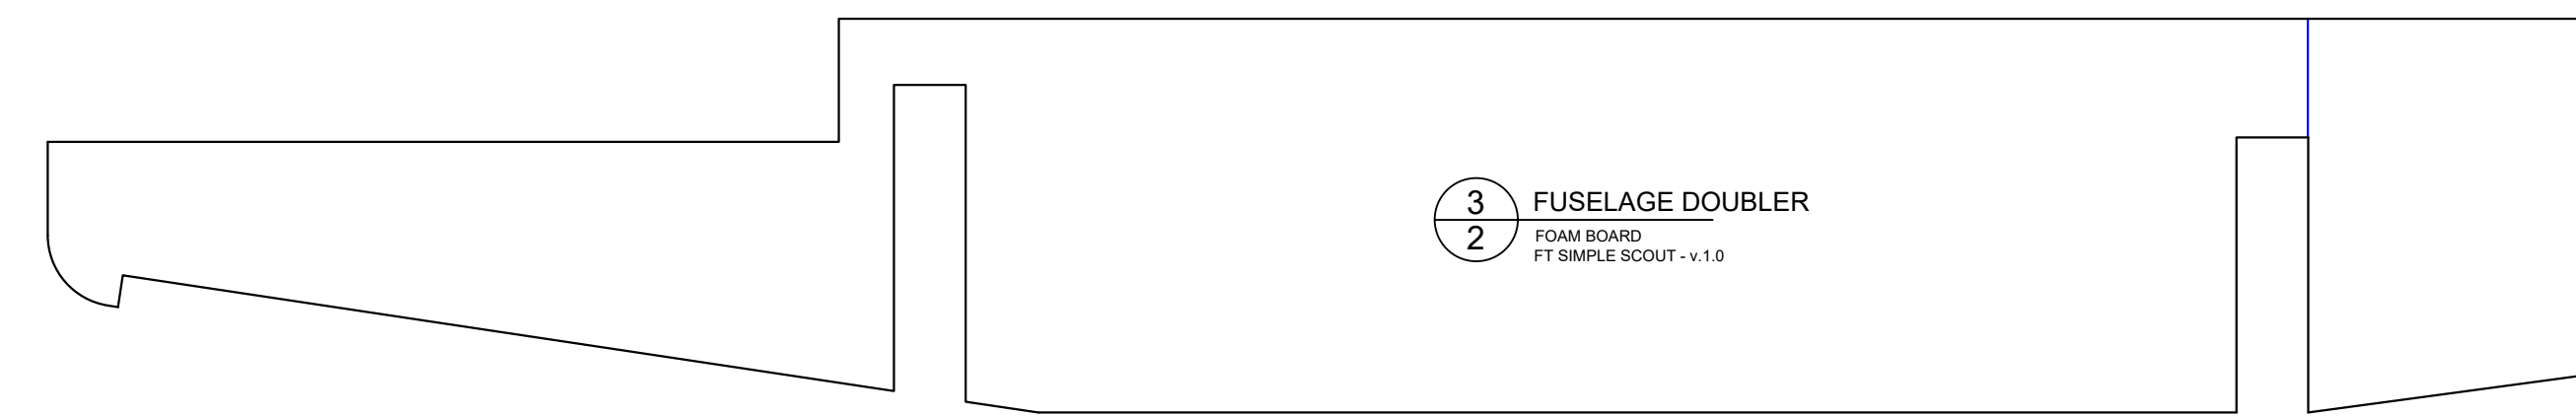

FT Simple Scout

Designed By: Josh Bixler
Drawing By: Dan Sponholz
Version: 1.0
Date: 2017.10.27

www.flitetest.com