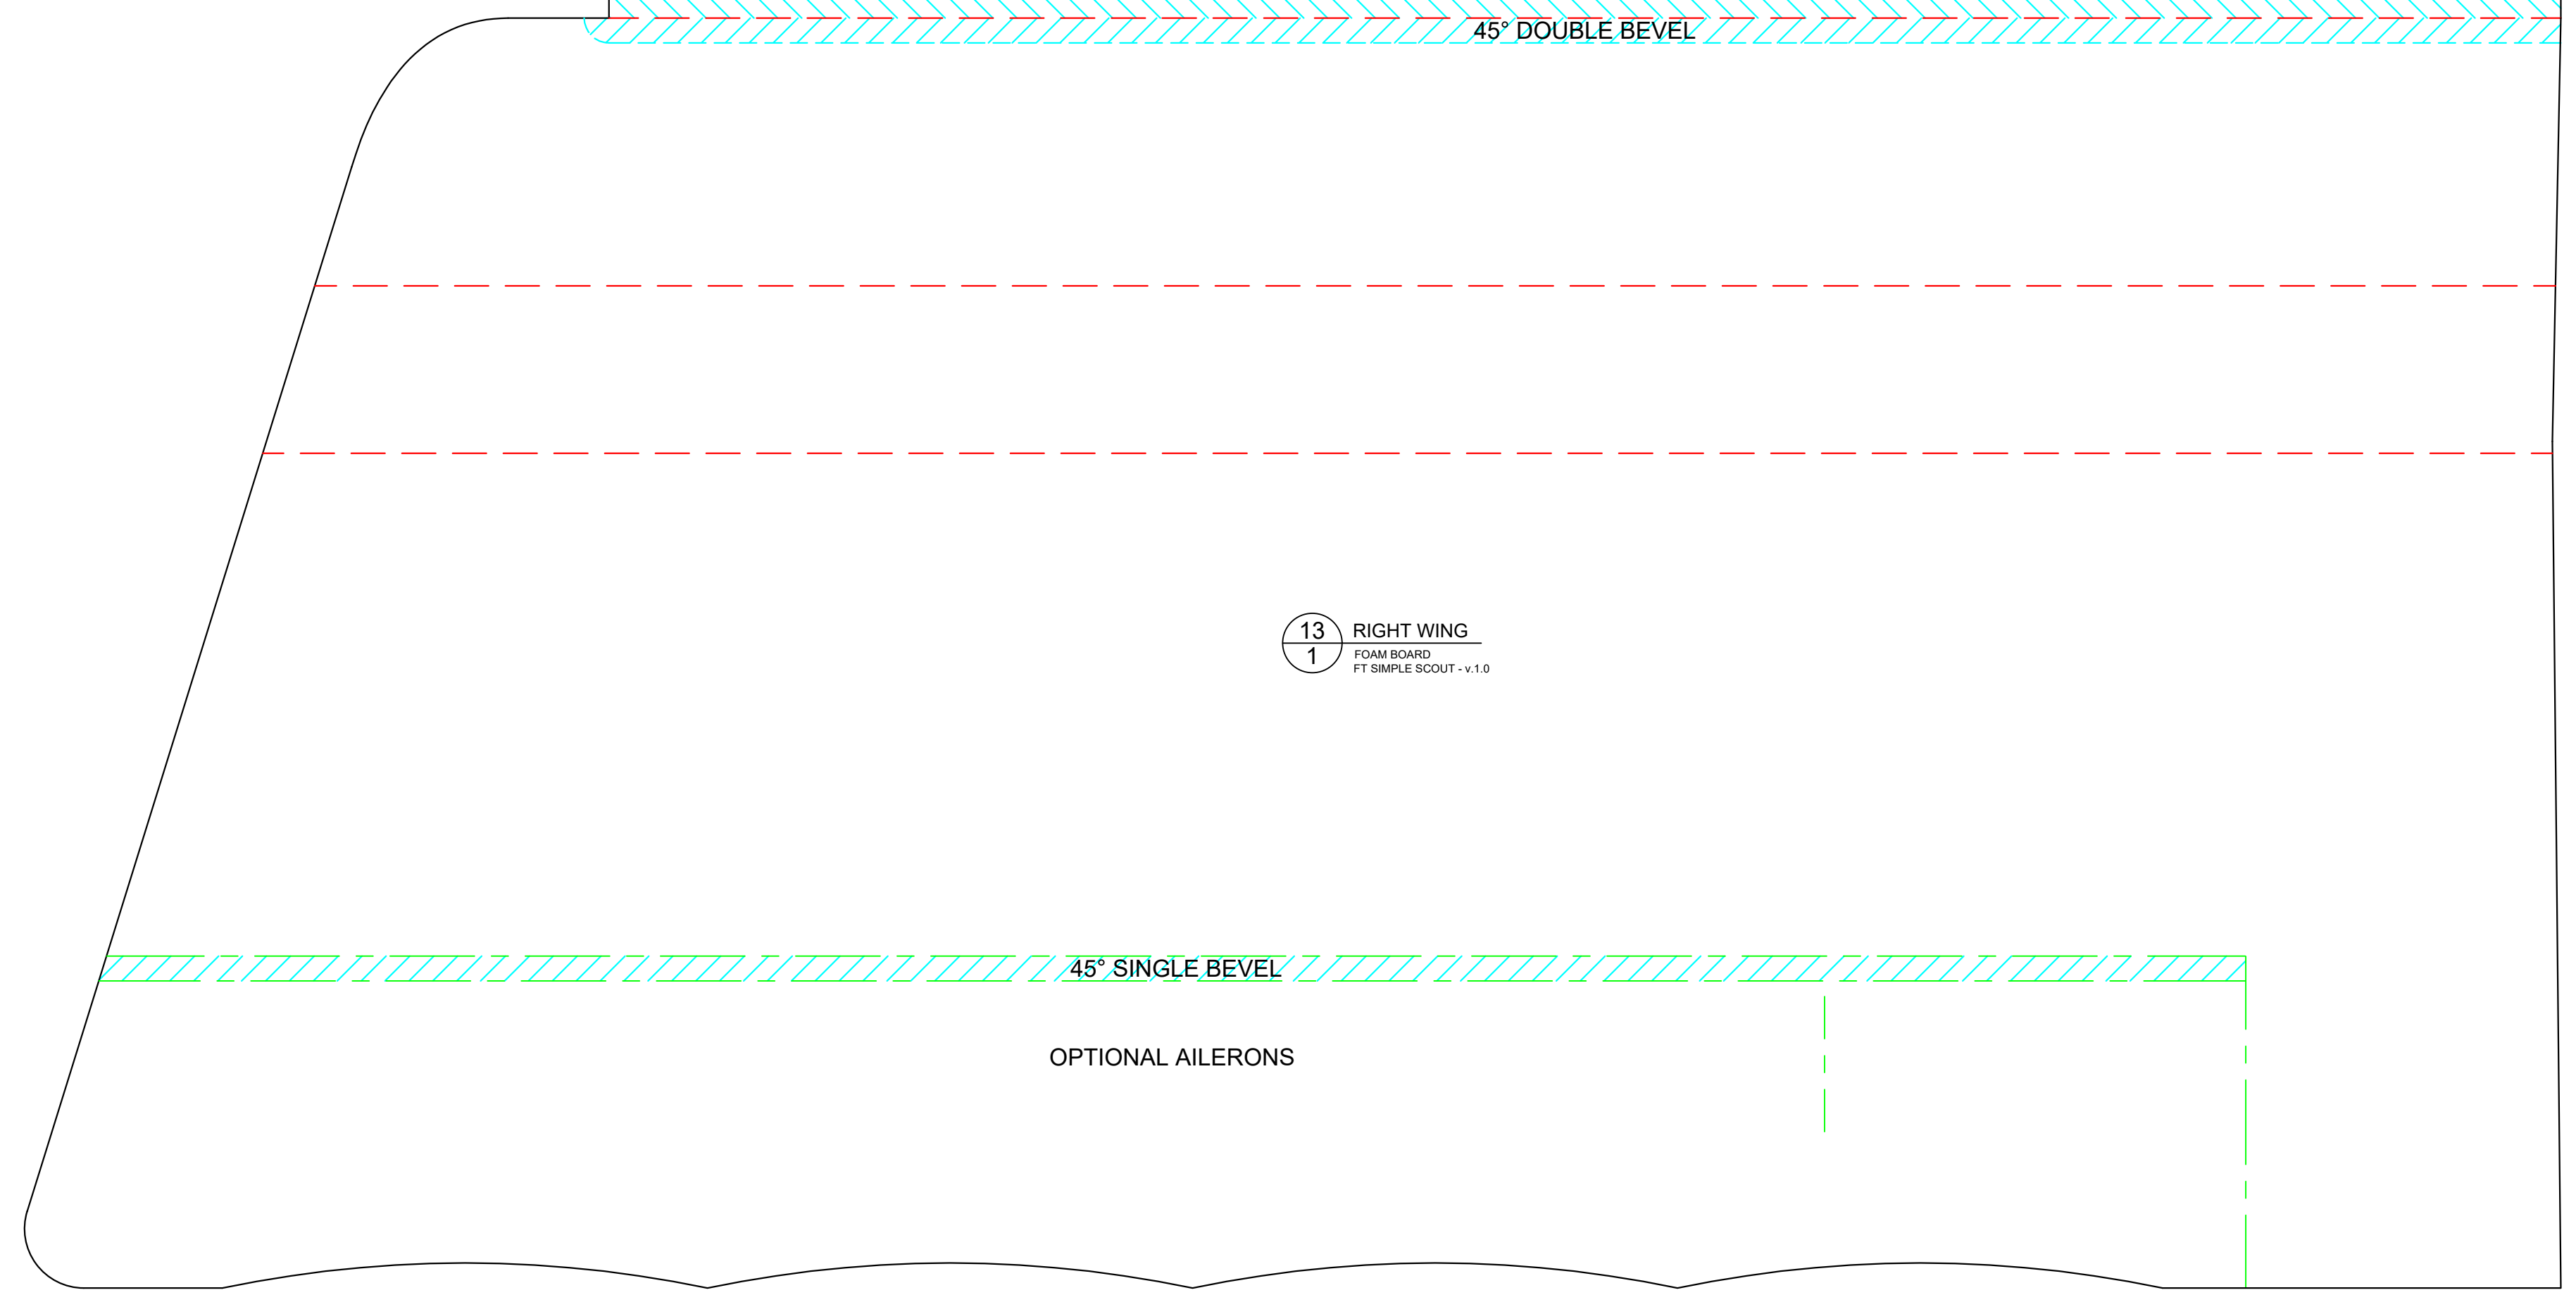

www.flitetest.com

FT Simple Scout

Designed By: Josh Bixler
 Drawing By: Dan Sponholz
 Version: 1.0
 Date: 2017.10.27

SPECIFICATIONS

DESCRIPTION		IMPERIAL	METRIC
LENGTH		29.00 in	736.6 mm
CENTER OF GRAVITY	CG	2.44 in	62.0 mm
WING SPAN		37.50 in	952.5 mm
WING AREA		323.85 in ²	20.9 dm ²
DRY WEIGHT		15.00 oz	425.2 g
ALL UP WEIGHT	AUW	18.90 oz	535.8 g
WING LOADING	WL	8.4 oz/ft ²	25.6 g/dm ²
WING CUBIC LOADING	WCL	5.6	

C - FOLD (COVER)

LINE TYPE/COLOR

CUT

50% SCORE

CREASE

45° DOUBLE BEVEL

45° SINGLE BEVEL

EDGE BEVEL

CAVITY

REMOVE PAPER

REFERENCE/
OPTIONAL

SYMBOLS

CENTER OF GRAVITY (CG)

FT Simple Scout

Designed By: Josh Bixler
Drawing By: Dan Sponholz
Version: 1.0
Date: 2017.10.27

FT Simple Scout

Designed By: Josh Bixler
Drawing By: Dan Sponholz
Version: 1.0
Date: 2017.10.27

www.flitetest.com

FT Simple Scout

Designed By: Josh Bixler
 Drawing By: Dan Sponholz
 Version: 1.0
 Date: 2017.10.27