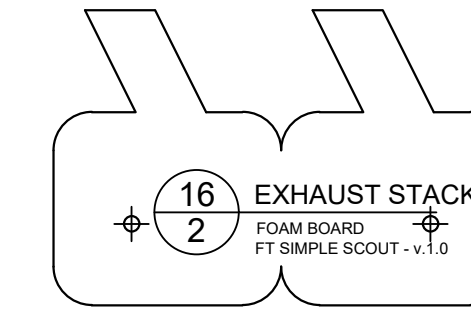

CAVITY

REMOVE PAPER

REFERENCE/
OPTIONAL

SYMBOLS

CENTER OF GRAVITY (CG)

FT Simple Scout

Designed By: Josh Bixler
Drawing By: Dan Sponholz
Version: 1.0
Date: 2017.10.27

FT Simple Scout