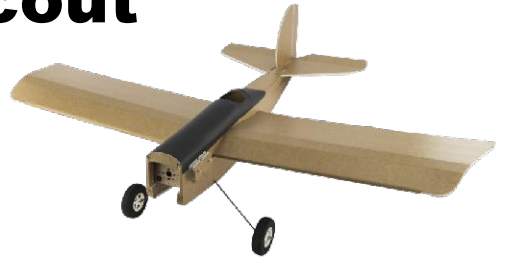

www.flitetest.com

FT Simple Scout

Designed By: Josh Bixler
 Drawing By: Dan Sponholz
 Version: 1.0
 Date: 2017.10.27

SPECIFICATIONS

DESCRIPTION		IMPERIAL	METRIC
LENGTH		29.00 in	736.6 mm
CENTER OF GRAVITY	CG	2.44 in	62.0 mm
WING SPAN		37.50 in	952.5 mm
WING AREA		323.85 in ²	20.9 dm ²
DRY WEIGHT		15.00 oz	425.2 g
ALL UP WEIGHT	AUW	18.90 oz	535.8 g
WING LOADING	WL	8.4 oz/ft ²	25.6 g/dm ²
WING CUBIC LOADING	WCL	5.6	

RECOMMENDED SETTINGS

	THROW	EXPO
AILERON (OPTIONAL)	12°	30%
ELEVATOR	12°	30%
RUDDER	12°	30%

Build Skill Level :

Pilot Skill Level :

FT Simple Scout: Sheet & Tile Key

A17 B9 A18	A19 B10 A20	S3
A21 B11 A22	A23 B12 A24	

C - FOLD (COVER)

LINE TYPE/COLOR

CUT

50% SCORE

CREASE

45° DOUBLE BEVEL

45° SINGLE BEVEL

EDGE BEVEL